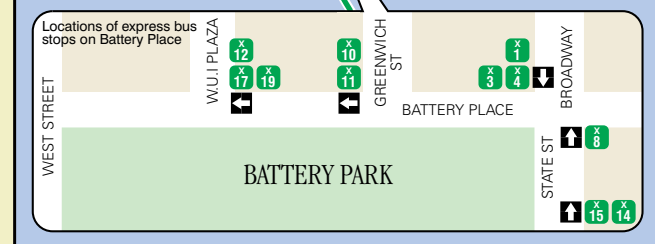

Staten Island Bus Map

Express Bus Service from Staten Island

Express Bus Service to Staten Island

Locations of express bus stops on Battery Place

BATTERY PARK

October 2015

Legend

- Local Bus Service
- Full-time Service
- No Saturday and/or Sunday service
- Direction of Service
- Limited Bus Stop
- Full-time Terminal
- Part-time Terminal
- Dark Green: Express Bus Service (premium fare)
- NYC Transit
- Academy Bus
- Express Section
- Grasmere
- Staten Island Railway Station
- Hospital
- Point Of Interest
- Park and Ride
- Accessible Station

Staten Island Ferry Departure Times

from Staten Island St. George Terminal		from Manhattan South Ferry/Whitehall St	
Monday - Friday	Saturday and Sunday	Monday - Friday	Saturday and Sunday
6:00 AM	6:00 AM	6:00 AM	6:00 AM
6:20	12:30 PM	6:30	12:30 PM
6:40	12:50	6:50	1:00
7:00	1:10	7:10	1:20
7:15	1:30	7:30	1:40
7:30	1:50	7:45	2:00
7:45	2:10	8:00	2:10
8:00	2:30	8:15	2:30
8:15	2:50	8:30	2:50
8:30	3:10	8:45	3:10
8:45	3:30	9:00	3:30
9:00	3:50	9:15	3:50
9:20	4:10	9:30	4:10
9:30	4:30	9:45	4:30
9:45	4:50	10:00	4:50
10:00	5:10	10:15	5:10
10:15	5:30	10:30	5:30
11:00 AM	5:45 PM	11:00 AM	5:45 PM