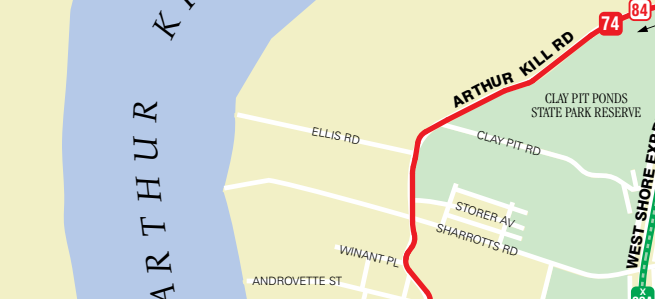

Staten Island Bus Map

Express Bus Service from Staten Island

Express Bus Service to Staten Island

Locations of express bus stops on Battery Place

BATTERY PARK

October 2015

Legend

- Local Bus Service
- Full-time Service
- No Saturday and/or Sunday service
- Direction of Service
- Limited Bus Stop
- Full-time Terminal
- Part-time Terminal
- Dark Green: Express Bus Service (premium fare)
- NYC Transit
- Academy Bus
- Express Section
- Grasmere
- Staten Island Railway Station
- Hospital
- Point Of Interest
- Park and Ride
- Accessible Station

Staten Island Ferry Departure Times

from Staten Island St. George Terminal		from Manhattan South Ferry/Whitehall St	
Monday - Friday	Saturday and Sunday	Monday - Friday	Saturday and Sunday
6:00 AM	6:00 AM	6:00 AM	6:00 AM
6:20	12:30 PM	6:30	12:30 PM
6:40	12:50	6:50	1:00
7:00	1:10	7:10	1:20
7:15	1:30	7:30	1:40
7:30	1:50	7:45	2:00
7:45	2:10	8:00	2:10
8:00	2:30	8:15	2:30
8:15	2:50	8:30	2:50
8:30	3:10	8:45	3:10
8:45	3:30	9:00	3:30
9:00	3:50	9:15	3:50
9:20	4:10	9:30	4:10
9:30	4:30	9:45	4:30
9:45	4:50	10:00	4:50
10:00	5:10	10:15	5:10
10:15	5:30	10:30	5:30
11:00 AM	5:45 PM	11:00 AM	5:45 PM

Bay Ridge, Brooklyn